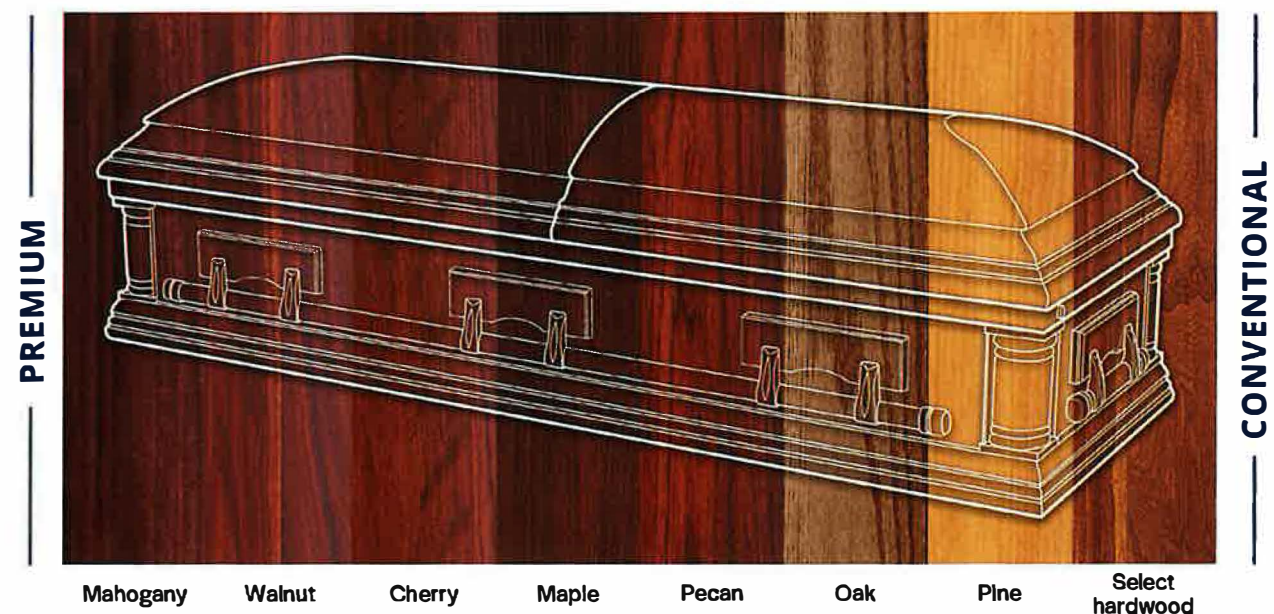

If you prefer warmth and natural beauty, consider a wood casket. From Mahogany and Cherry to Maple, Pecan and Oak, we have a range of colors and varieties. Many wood caskets are also suitable if you're choosing cremation.